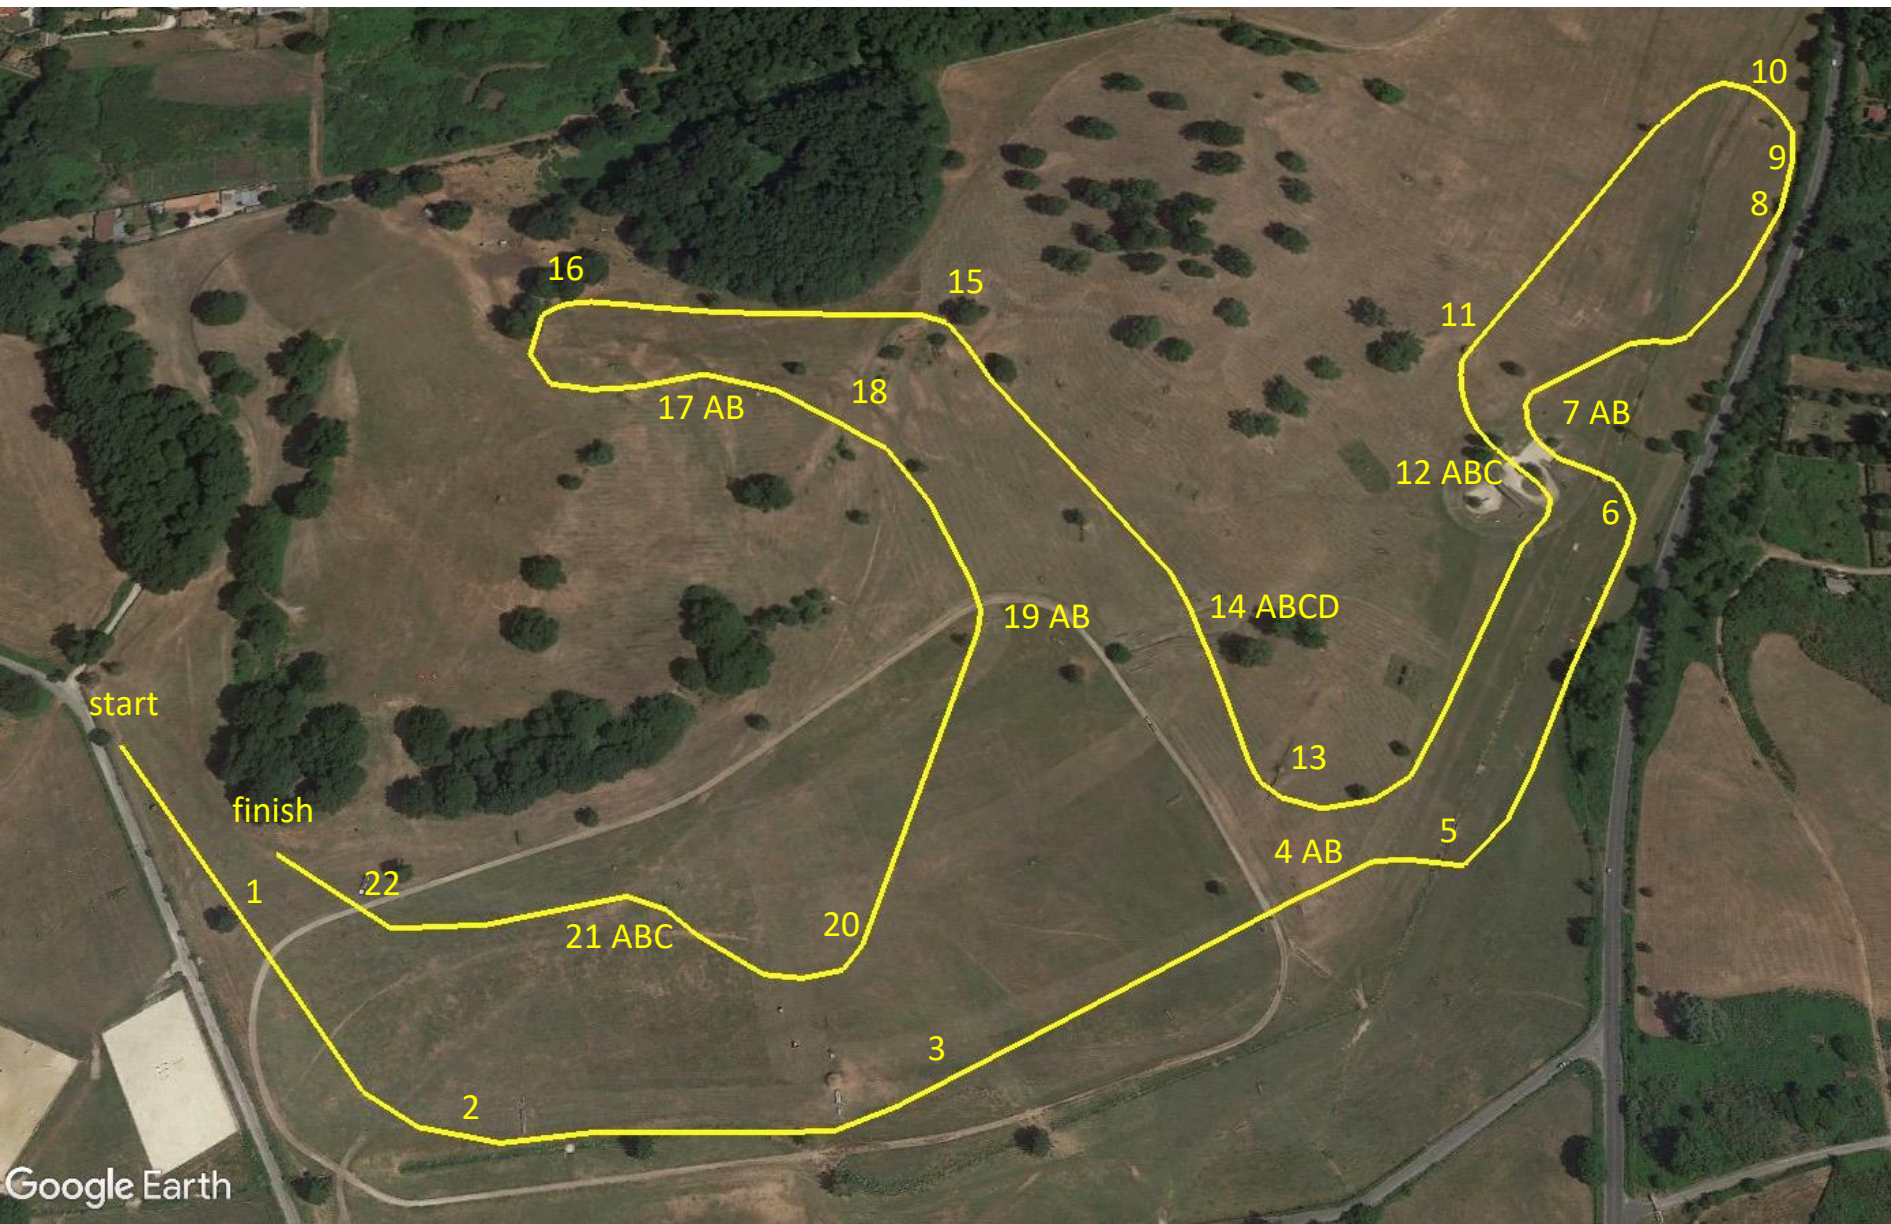

Centro Equestre Ranieri Di Campello

30 March 1 April 2018

CIC 3 Stars

1. Welcome in Pratoni
2. European Brokers table
3. MCR double brush
4. AB Oaks
5. Pigeon house
6. The oval house
7. AB The Jeep lake
8. Oxer
9. Two chances
10. Open ditch
11. Viewpoint
12. ABC The Alfa Romeo lake
13. The Fischer wall
14. ABCD New Holland complex
15. Paolo's log
16. A memory of Albino
17. AB The Paco's joke
18. Scuderia la Capinera
19. AB Old style corner
20. Cottage
21. ABC Fischer hedges
22. At home

Numbers black on white

Distance mt 3600

Speed mt/min 570

Optimum time 6:19

Time limit 12:38