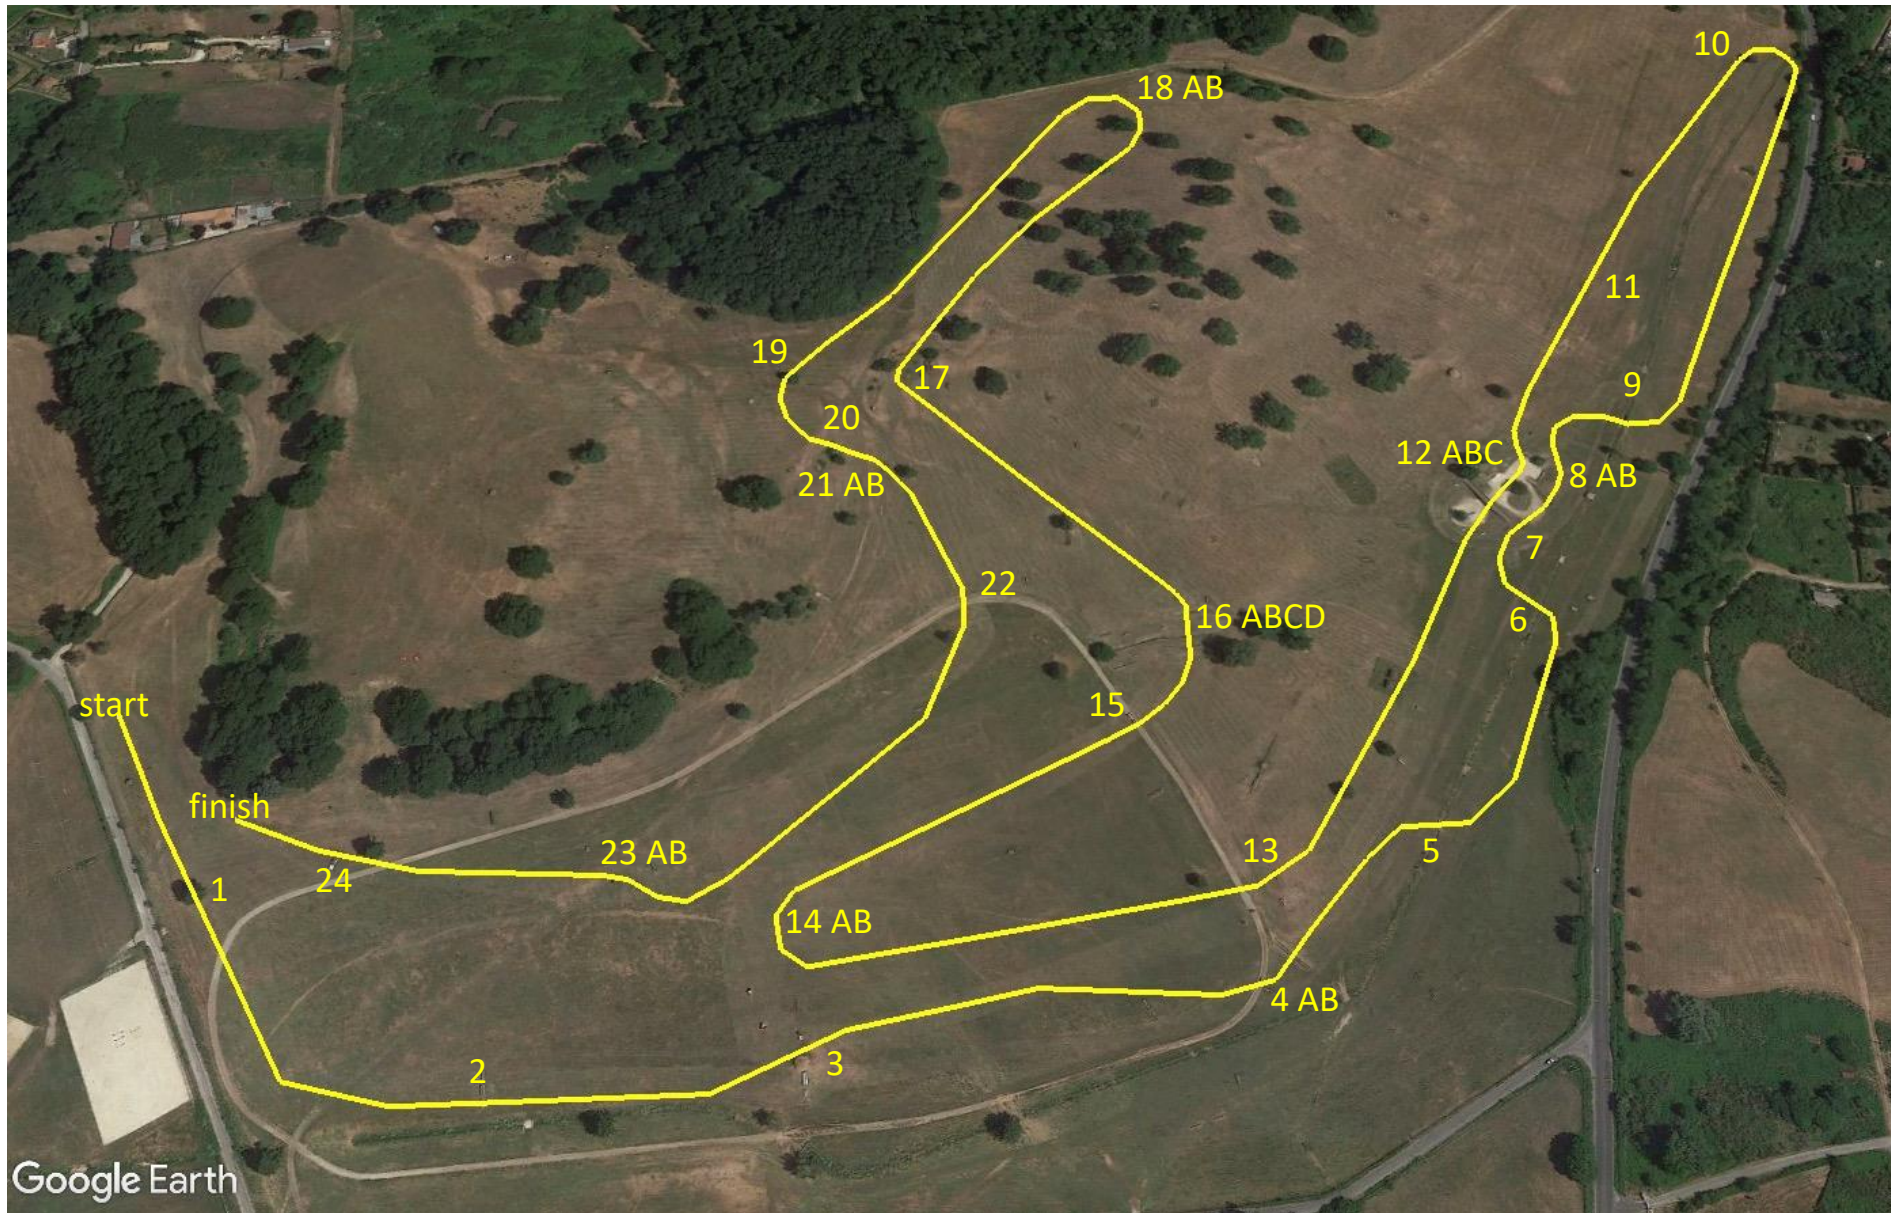

Centro Equestre Ranieri Di Campello

30 March 1 April 2018

CCI 2 Stars

1. Welcome in Pratoni
2. European Brokers table
3. MCR spread
4. AB Il Castello del Terriccio
5. Trakhener
6. On the ditch
7. Cottage
8. AB The Jeep lake
9. Open ditch
10. Corner
11. Hut
12. ABC The Alfa Romeo lake
13. Pi Greek
14. AB Scuderia La Capinera
15. Lara's double brush
16. ABCD New Holland complex
17. Old fence
18. AB The houses
19. Watering place
20. The omega
21. AB Triple bar and brush
22. On the track
23. AB The Fischer Hedges
24. At home

Numbers white on blue

Distance mt 4430

Speed mt/min 550

Optimum time 8:04

Time limit 16:08