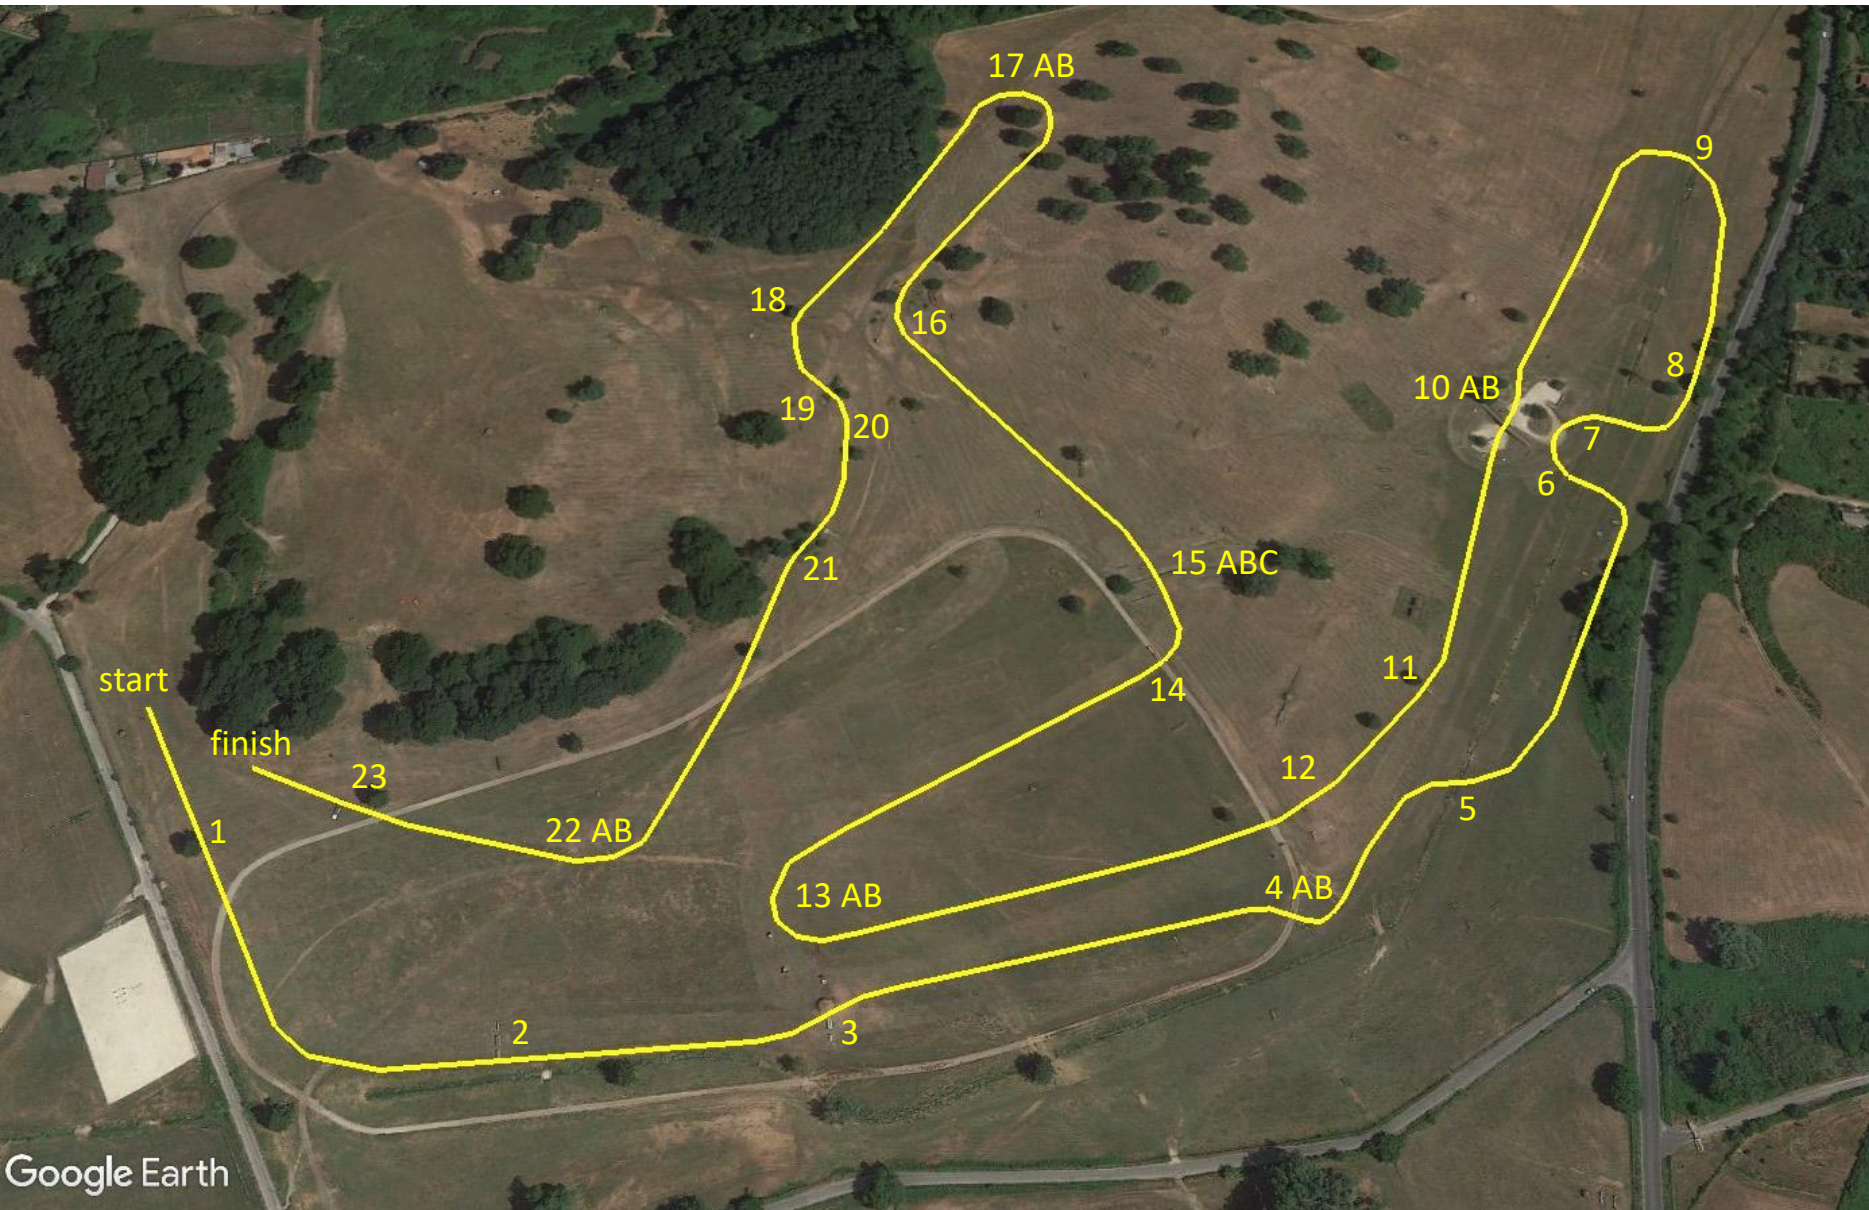

Centro Equestre Ranieri Di Campello

30 March 1 April 2018

CCI 1 Star

1. Welcome in Pratoni
2. European Brokers table
3. MCR spread
4. AB Il Castello del Terriccio
5. Trakhener
6. Before the Jeep lake
7. The jeep lake
8. Open ditch
9. Ditch log
10. AB The Alfa Romeo lake
11. Wagon
12. Pi Greek
13. AB Scuderia La Capinera
14. Lara's double brush
15. ABC New Holland complex
16. Old fence
17. AB In the wood
18. Watering place
19. On the top of the hill
20. Brush
21. Corner
22. AB The Fischer Edges
23. At home

Numbers black on fuchsia

Distance mt 3690

Speed mt/min 520

Optimum time 7:06

Time limit 14:12