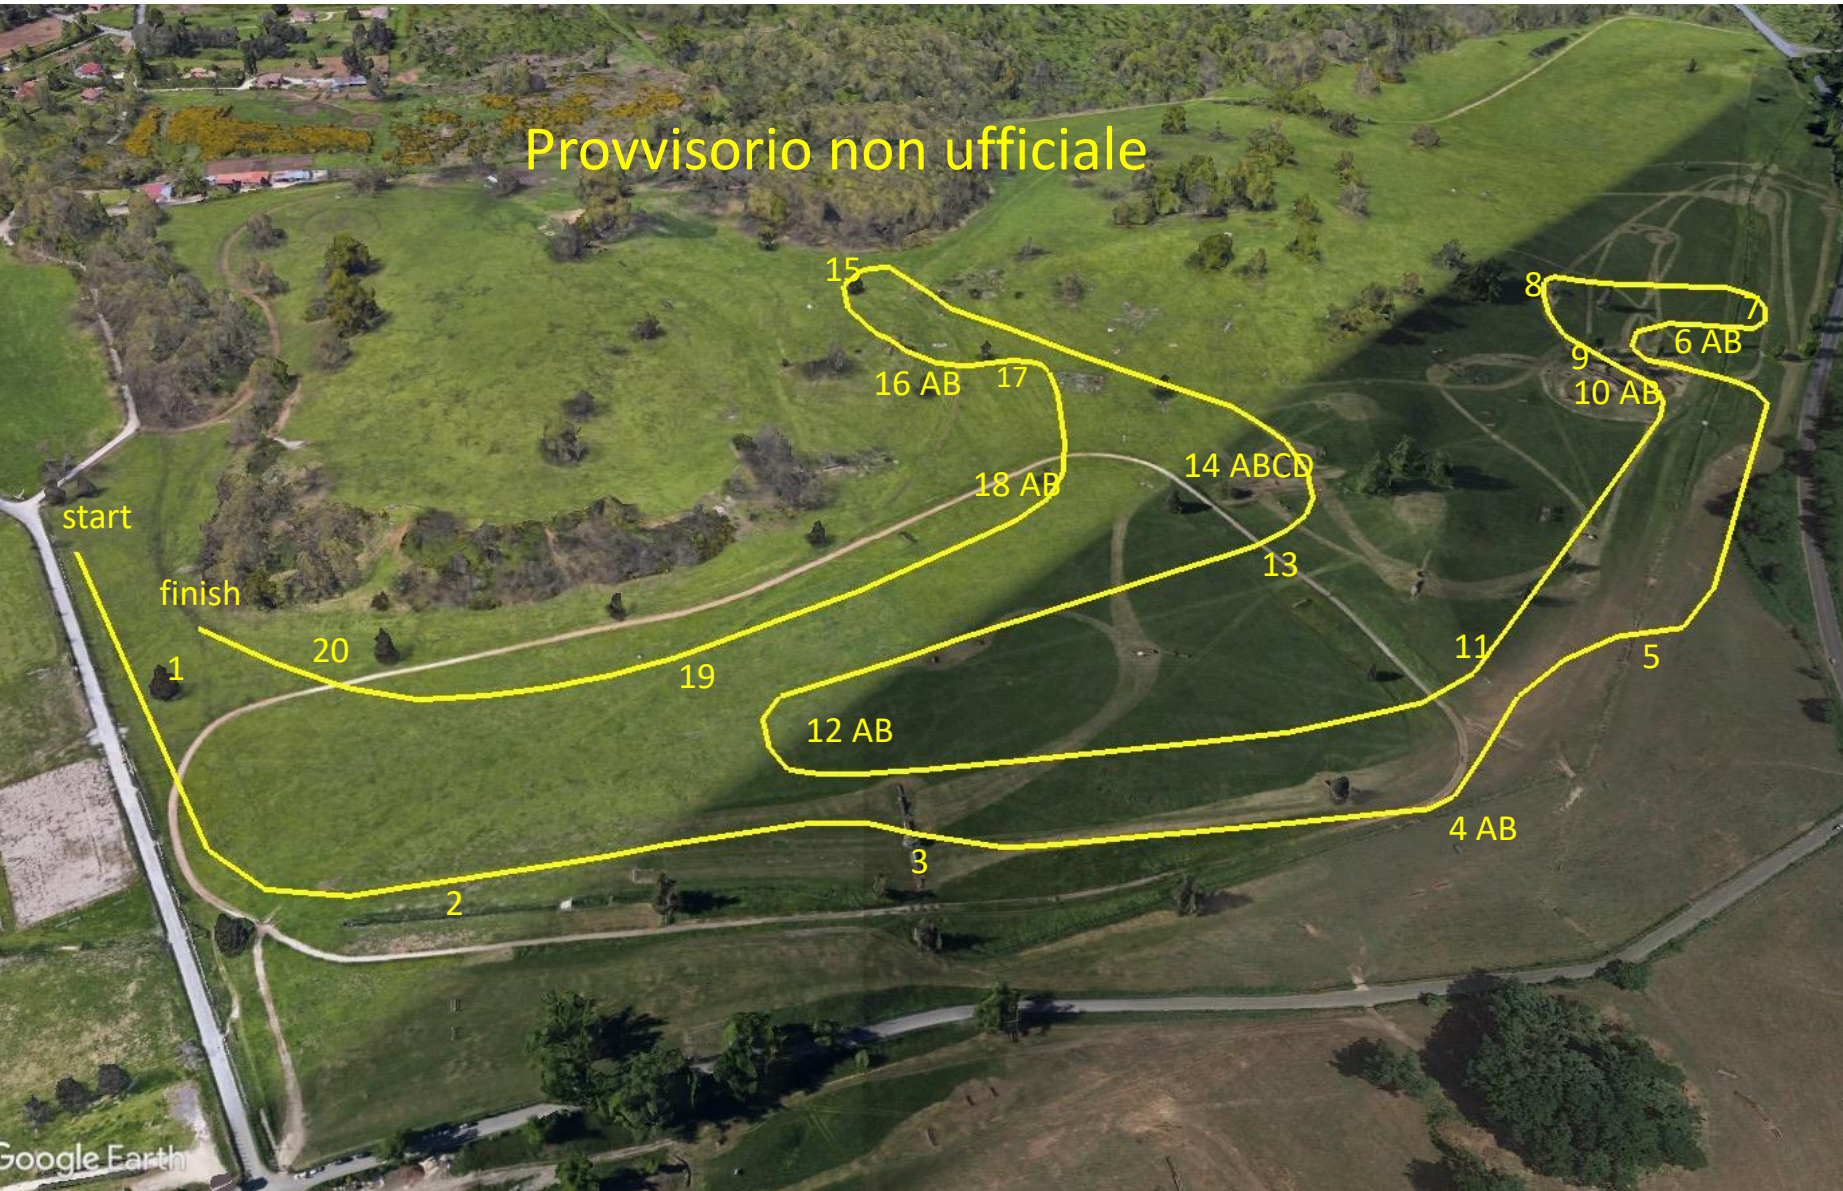

# Centro Equestre Ranieri Di Campello

7/10 June 2018

CIC 2 Stars

Provvisorio non ufficiale

1. Welcome in Pratoni
2. European Brokers table
3. ICA Vernici Spread
4. AB Il Castello del Terriccio
5. Trakhener
6. AB The lake
7. Open ditch
8. Viewpoint
9. Before the lake
10. AB The Romana Diesel lake
11. Mythorses Pi greek
12. AB Tenuta la Mandria
13. Lara's double brush
14. ABCD New Holland complex
15. Watering place
16. AB Down hill
17. Corner
18. AB On the track
19. The FM Italia Edge
20. At home

**Numbers black on yellow**

Distance mt 3450

Speed mt/min 550

Optimum time 6:16

Time limit 12:34