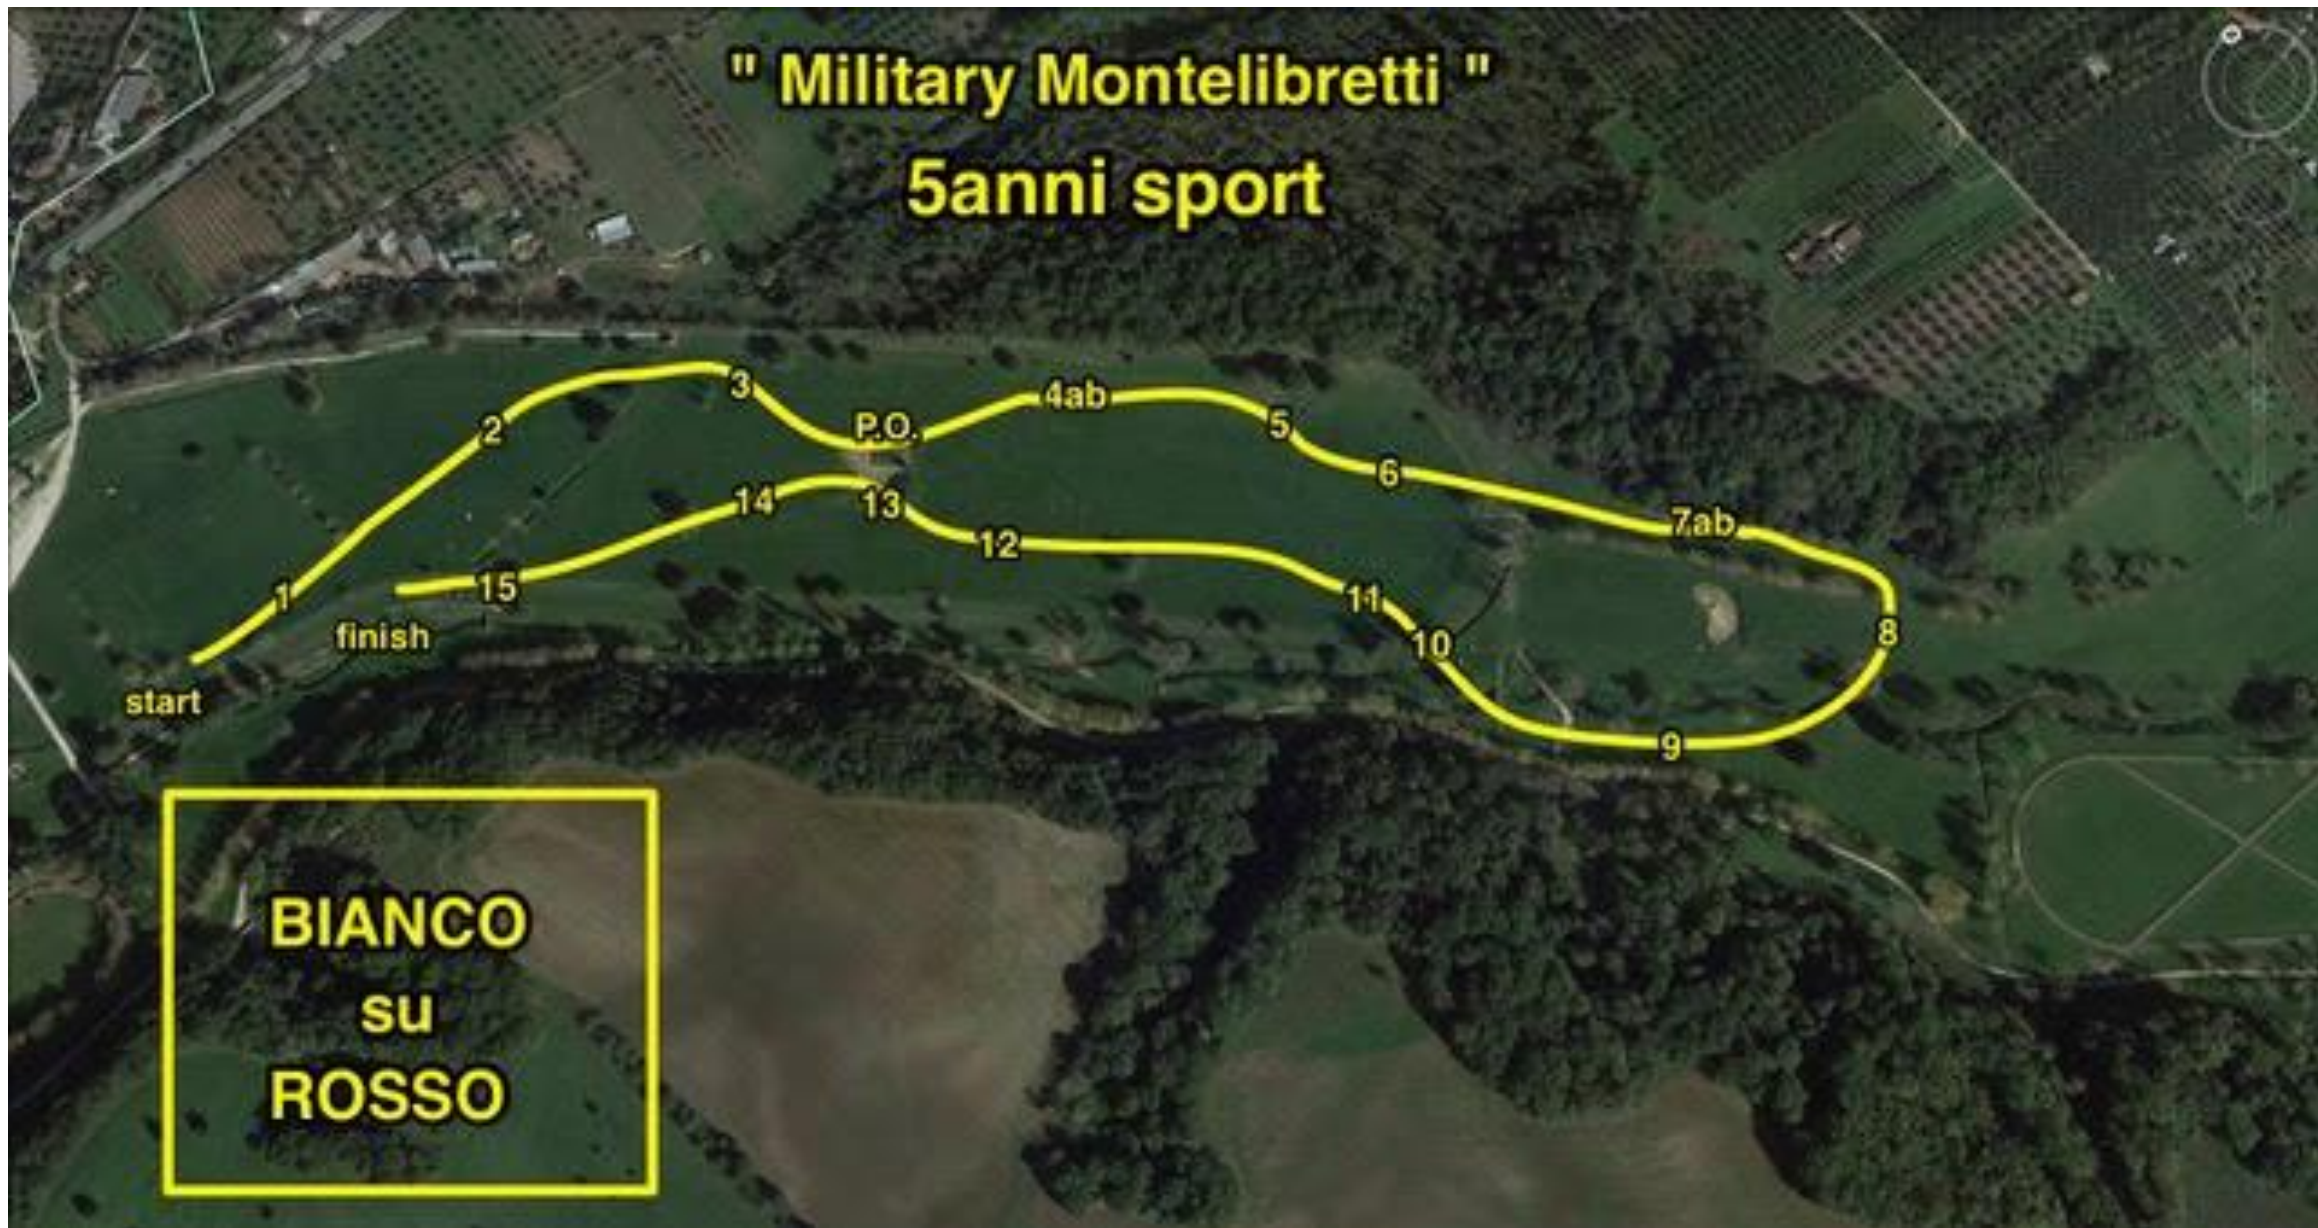

" Military Montelibretti "
5anni sport

DISTANZA 2030mt

VEL 480m/min

T.P. 4'14"