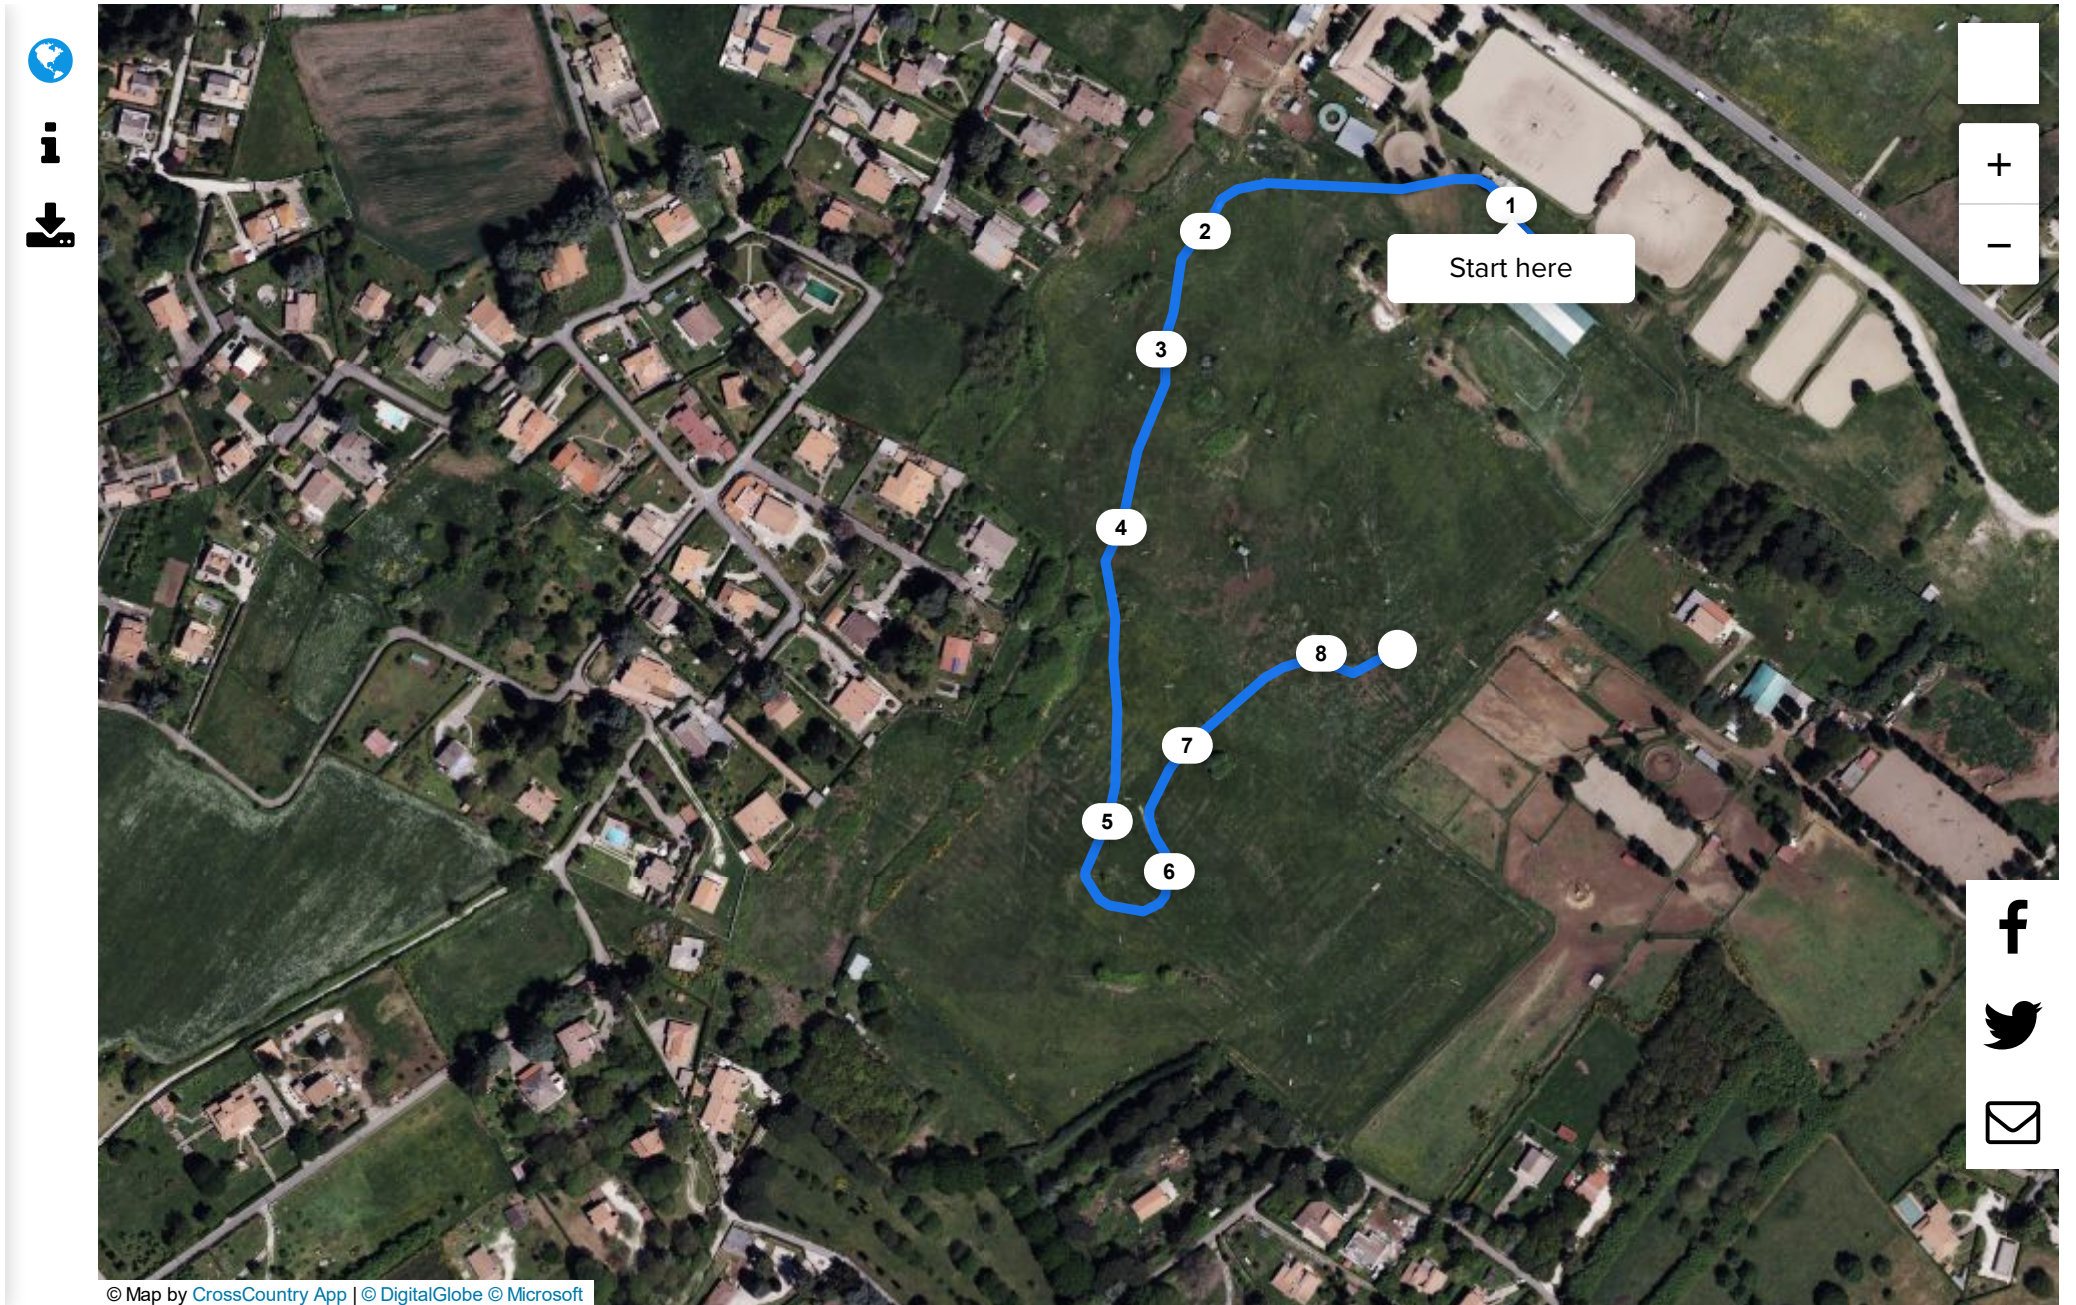

Trekking 23/04 CN40-CNP40

Get the app

© Map by CrossCountry App | © DigitalGlobe © Microsoft