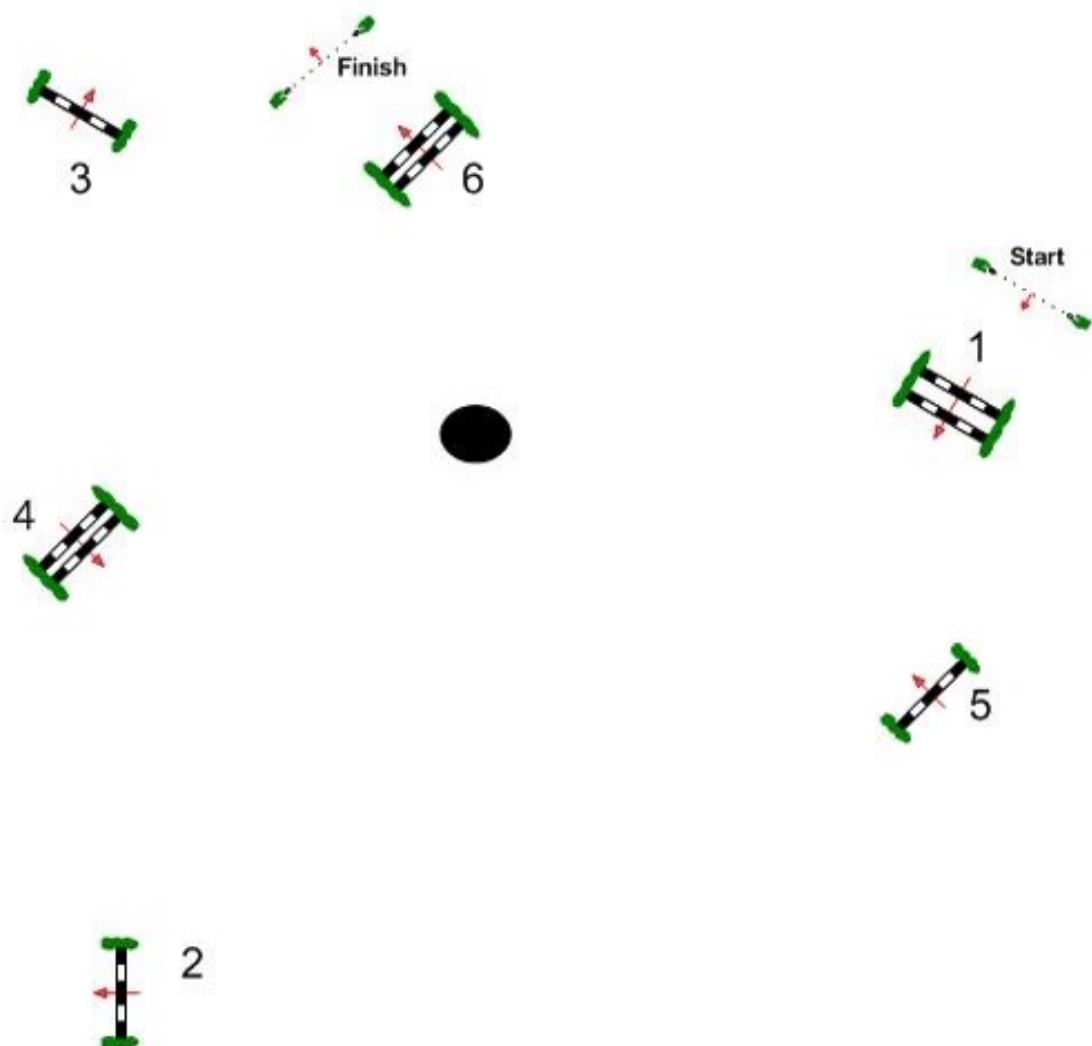

Class No.:

C N 40

DI PRECISIONE

sabato 15 giugno 2024

Start: 0:00

Table: A
National RG: 1
FEI RG / Art.
Height: 40 m

Speed: 300 m/min

Length: 400 m
Time allowed: 80 sec
Time limit: 160 sec

Obstacles: 8
Efforts: 8
Penalty sec
Closed combination:

Length: 0 m
Time allowed: 0 sec
Time limit: 0 sec

2nd Jump-off:

Length: 0 m

NUMERI SFONDO ROSSO