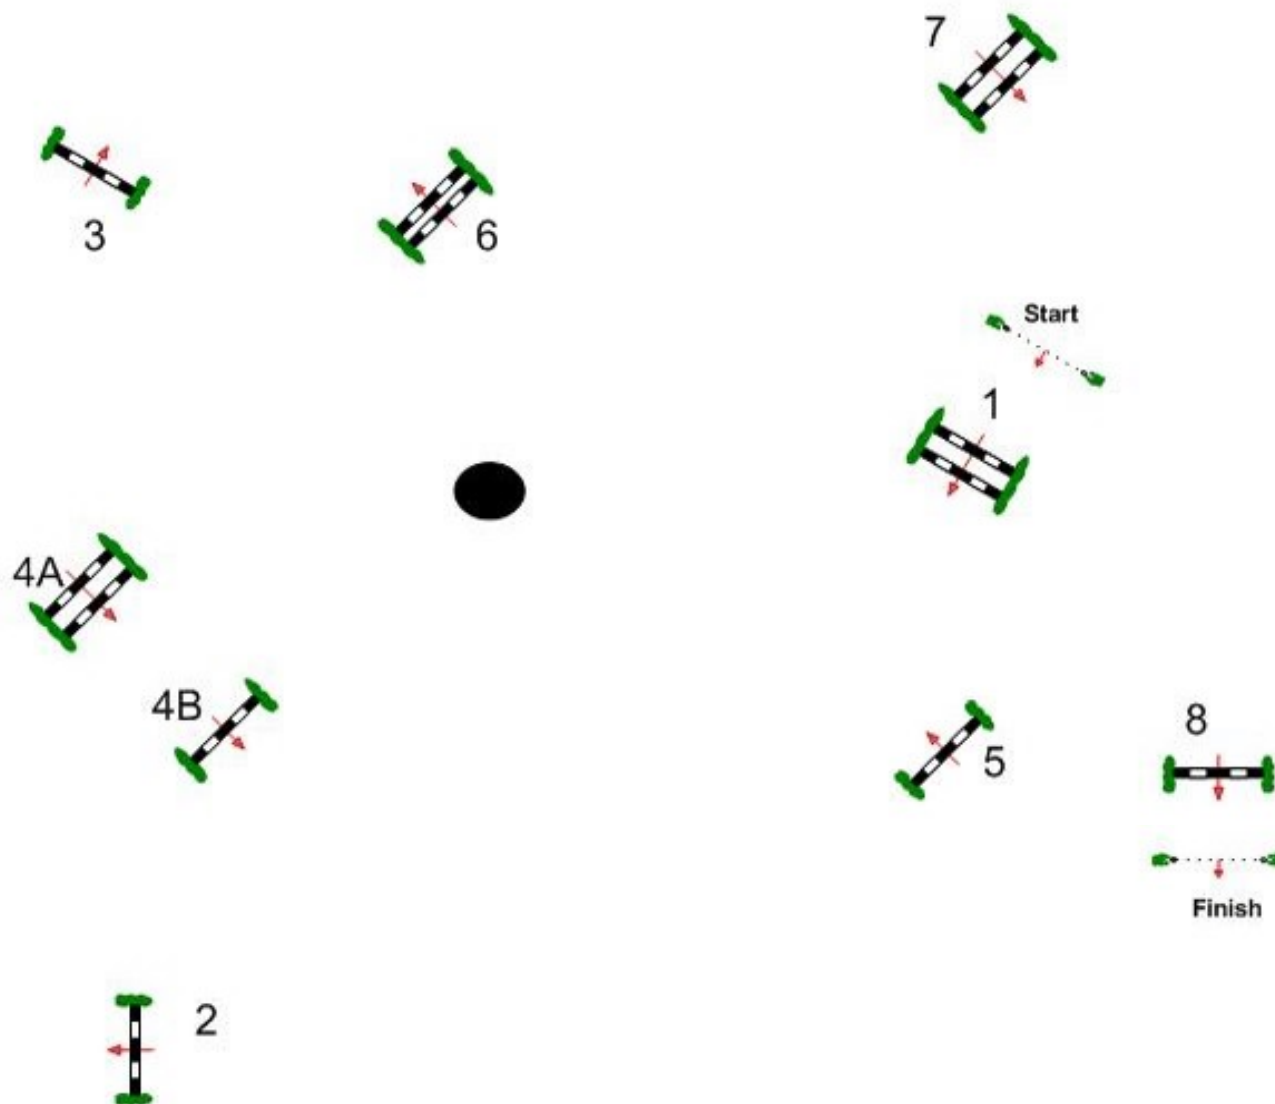

NUMERI SFONDO ROSSO

Class No.:

C N 80

DI PRECISIONE

sabato 15 giugno 2024

Start: 0:00

Table: A
National RG: 1
FEI RG / Art.
Height: 80 m

Speed: 325 m/min

Length: 520 m
Time allowed: 96 sec
Time limit: 192 sec

Obstacles: 8
Efforts: 9
Penalty sec
Closed combination:

Length: 0 m
Time allowed: 0 sec
Time limit: 0 sec

2nd Jump-off:

Length: 0 m