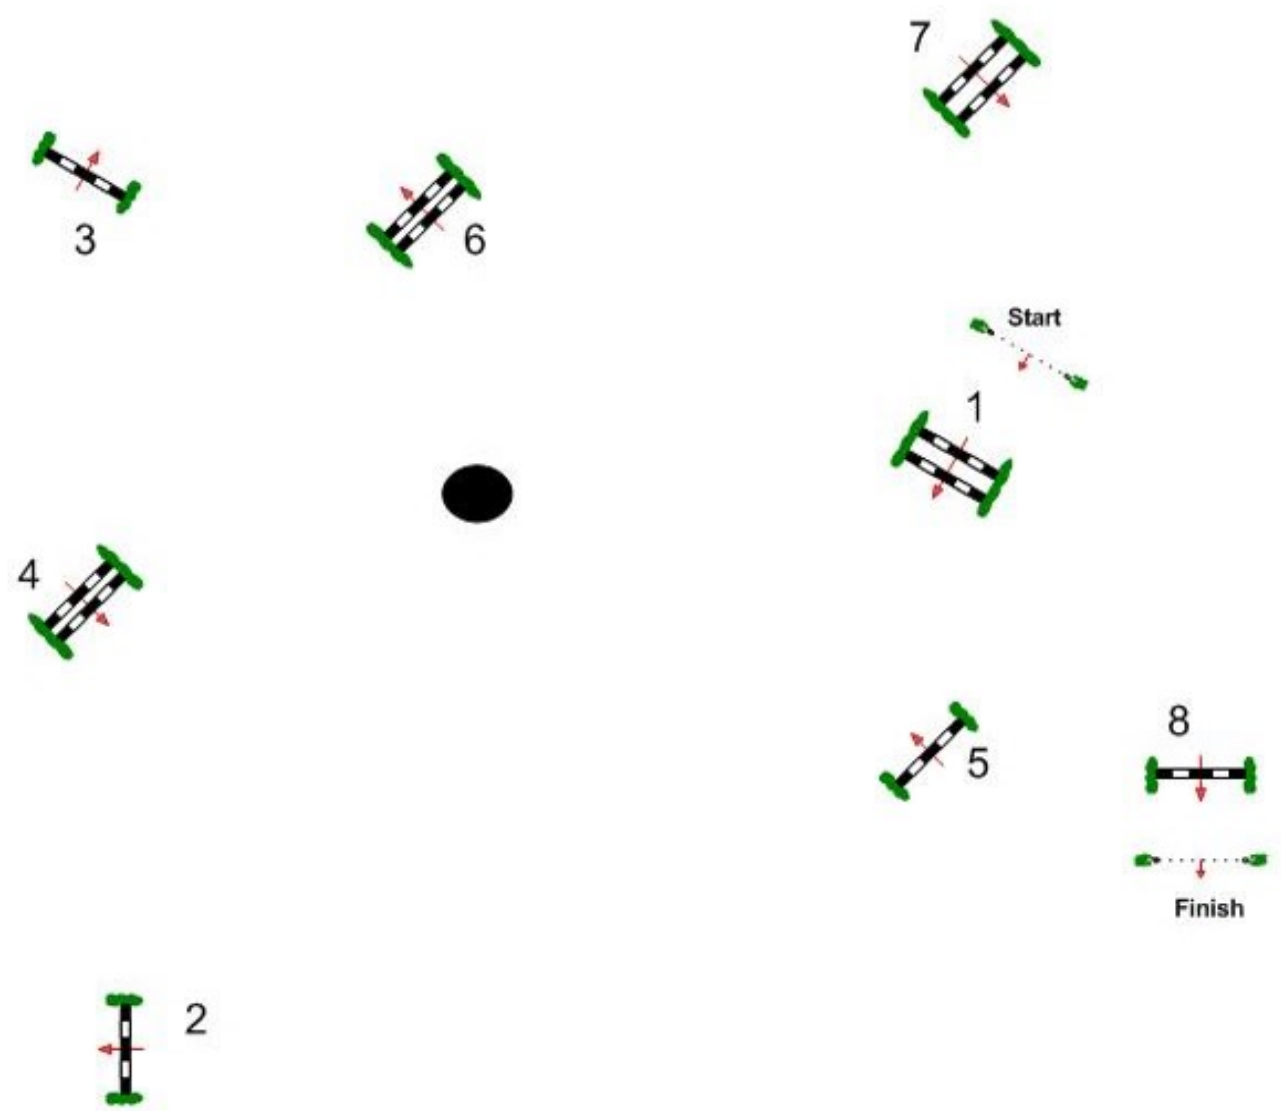

Obstacles: 10  
Efforts: 12  
Penalty sec  
Closed combination:

:  
Length: 0 m  
Time allowed: 0 sec  
Time limit: 0 sec

2nd Jump-off:

Length: 0 m

NUMERI SFONDO BIANCO

NUMERI SFONDO ROSSO

Class No.:

C N 60

DI PRECISIONE

sabato 15 giugno 2024

Start: 0:00

Table: A  
National RG: 1  
FEI RG / Art.  
Height: 70 m

Speed: 300 m/min

Length: 520 m  
Time allowed: 104 sec  
Time limit: 208 sec

Obstacles: 8  
Efforts: 8  
Penalty sec  
Closed combination: