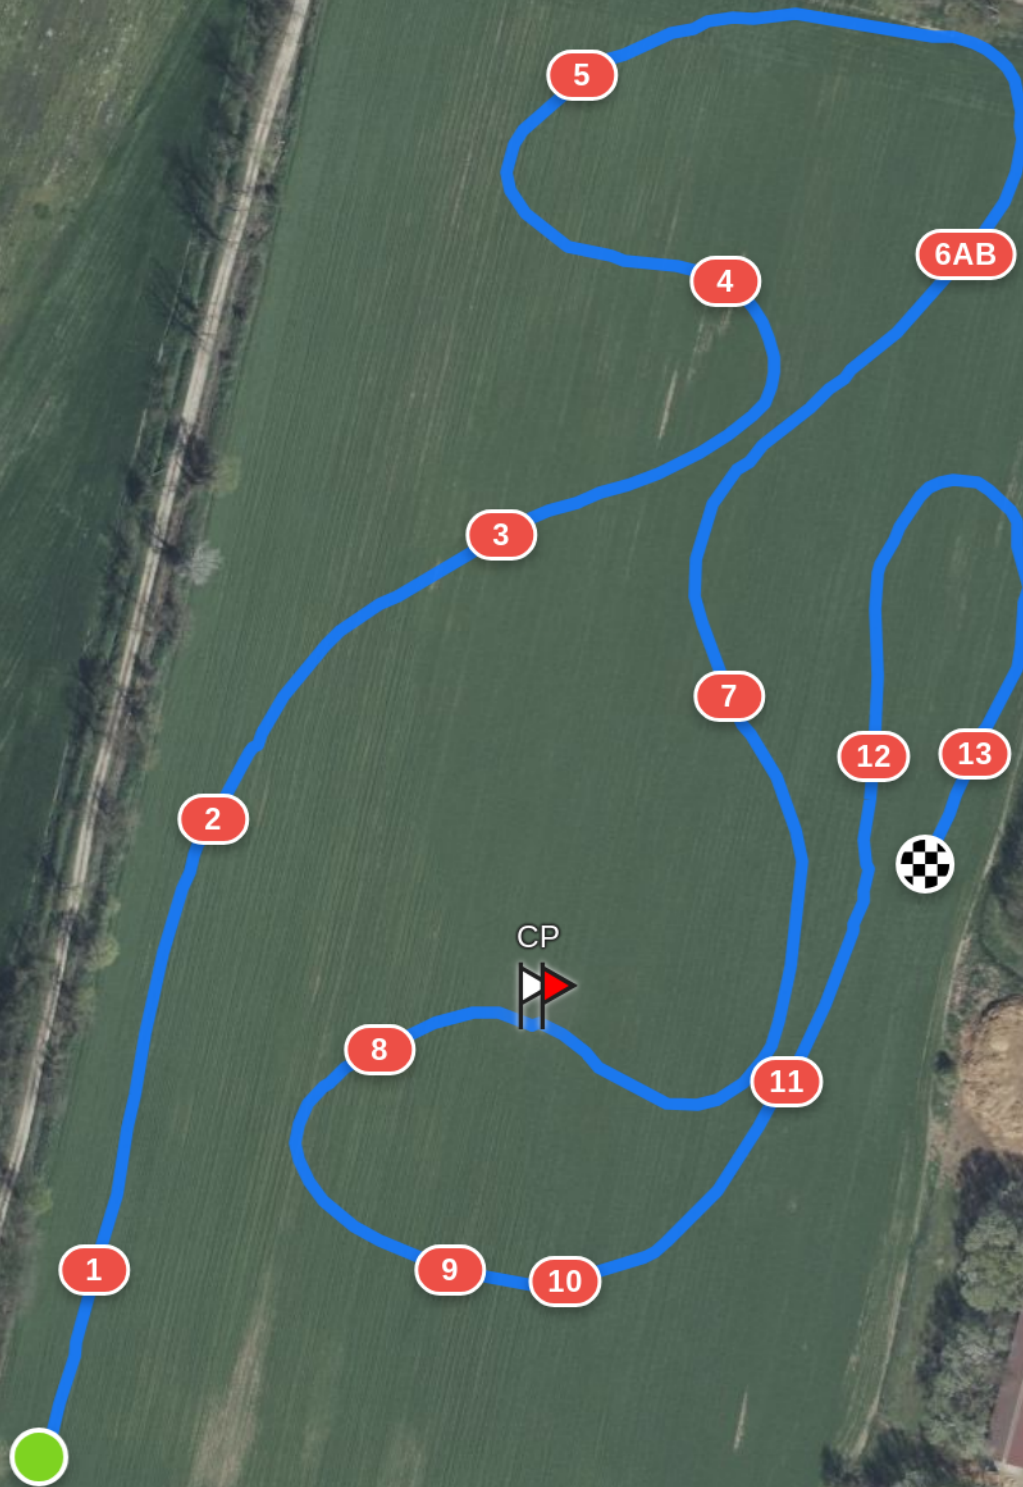

# Torrione 80 - NUMERI GIALLI

Efforts: 14

Distance: 1410 m

Speed: 450 m/min

1

2

3

4

5

6AB

7

Compulsory Passage

8

9

10

11

12

13