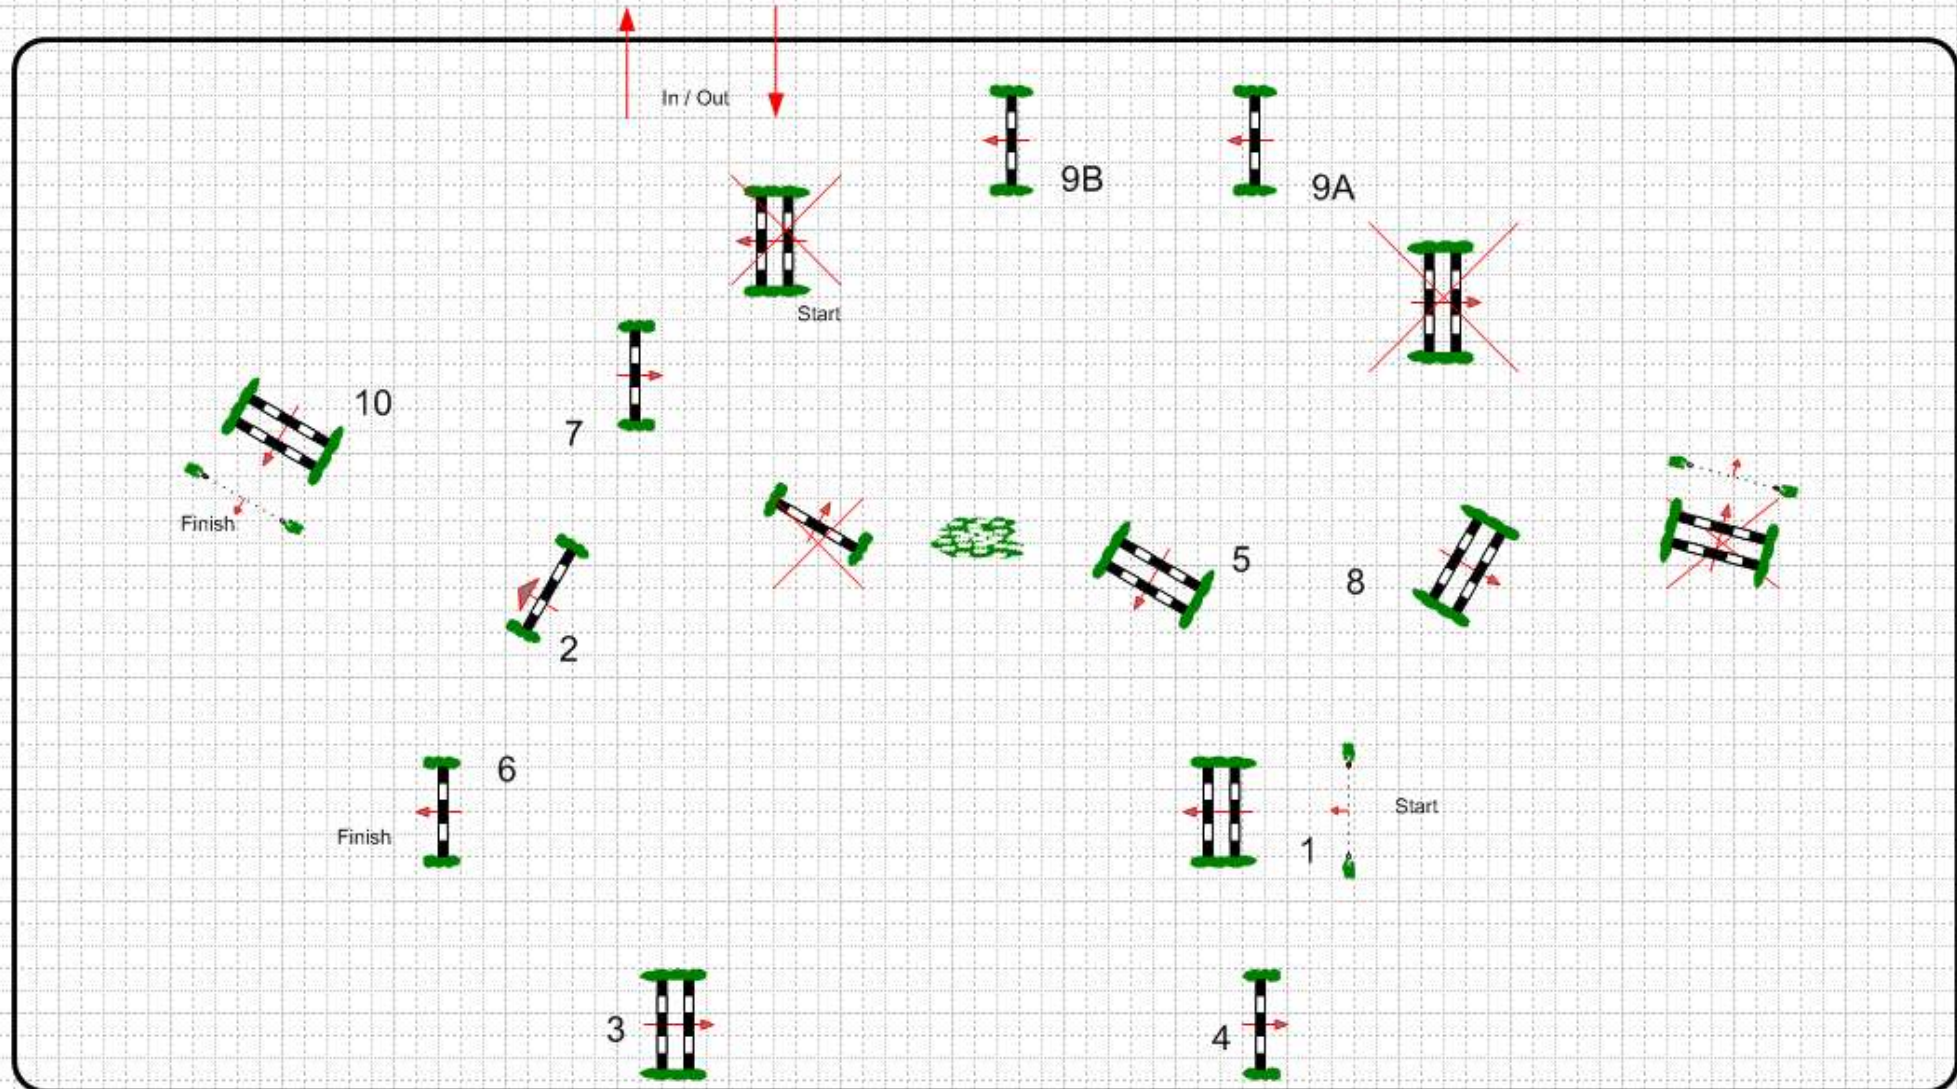

NUMERI BIANCHI

KAPPA EQUESTRE

SABRINA
SEBASTIANI

Class No.: CN80

1st Qualification

PRECISIONE

lunedì 1 giugno 2026

Start: 10:00

Table: A
National RG:
FEI RG / Art. 238.2.1
Height: CN 80 m

Speed: 325 m/min
Length: 480 m
Time allowed: 89 sec
Time limit: 178 sec

Obstacles: 10
Efforts: 11
Penalty sec:
Closed combination:

Winning Round:
Length: ~~200 m~~
Time allowed: ~~37 sec~~
Time limit: ~~74 sec~~

2nd Jump-off:
Length: 0 m
Time allowed: 0 sec
Time limit: 0 sec

NUMERI BLU

KAPPA EQUESTRE

SABRINA
SEBASTIANI

Class No.: CN60

1st Qualification

PRECISIONE

lunedì 1 giugno 2026

Speed: 350 m/min
Length: 480 m
Time allowed: 83 sec
Time limit: 166 sec

Obstacles: 10
Efforts: 11
Penalty sec:
Closed combination:

Winning Round:
Length: ~~200 m~~
Time allowed: ~~35 sec~~
Time limit: ~~70 sec~~