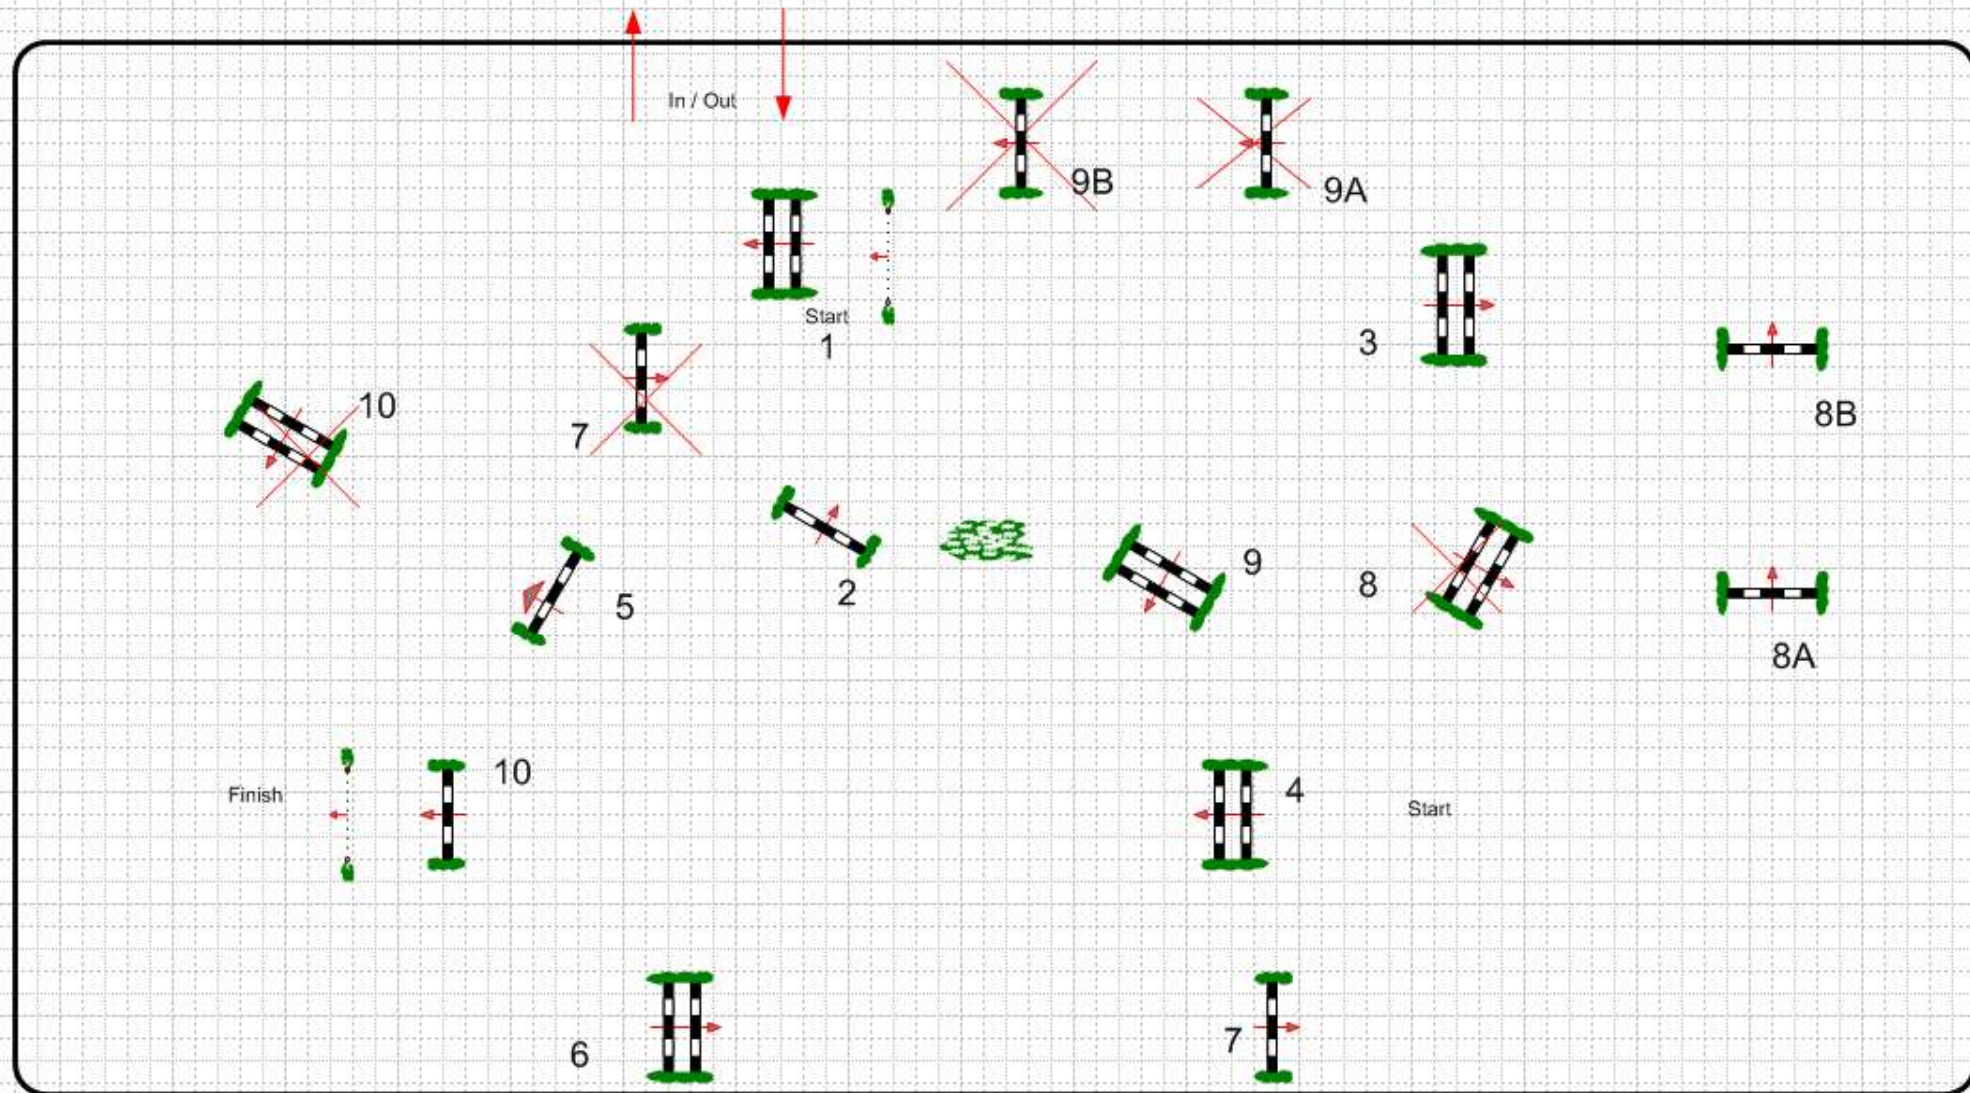

2nd Jump-off:
Length: 0 m
Time allowed: 0 sec
Time limit: 0 sec

Class No.: CN 90

1st Qualification

PRECISIONE

lunedì 1 giugno 2026

Start: 10:00

Table: A
National RG:
FEI RG / Art. 238.2.1
Height: CN 100 m
Speed: 350 m/min
Length: 450 m
Time allowed: 78 sec
Time limit: 156 sec

Obstacles: 10
Efforts: 11
Penalty sec:
Closed combination:

Winning Round:
Length: ~~200 m~~
Time allowed: ~~35 sec~~
Time limit: ~~70 sec~~

2nd Jump-off:
Length: 0 m
Time allowed: 0 sec
Time limit: 0 sec