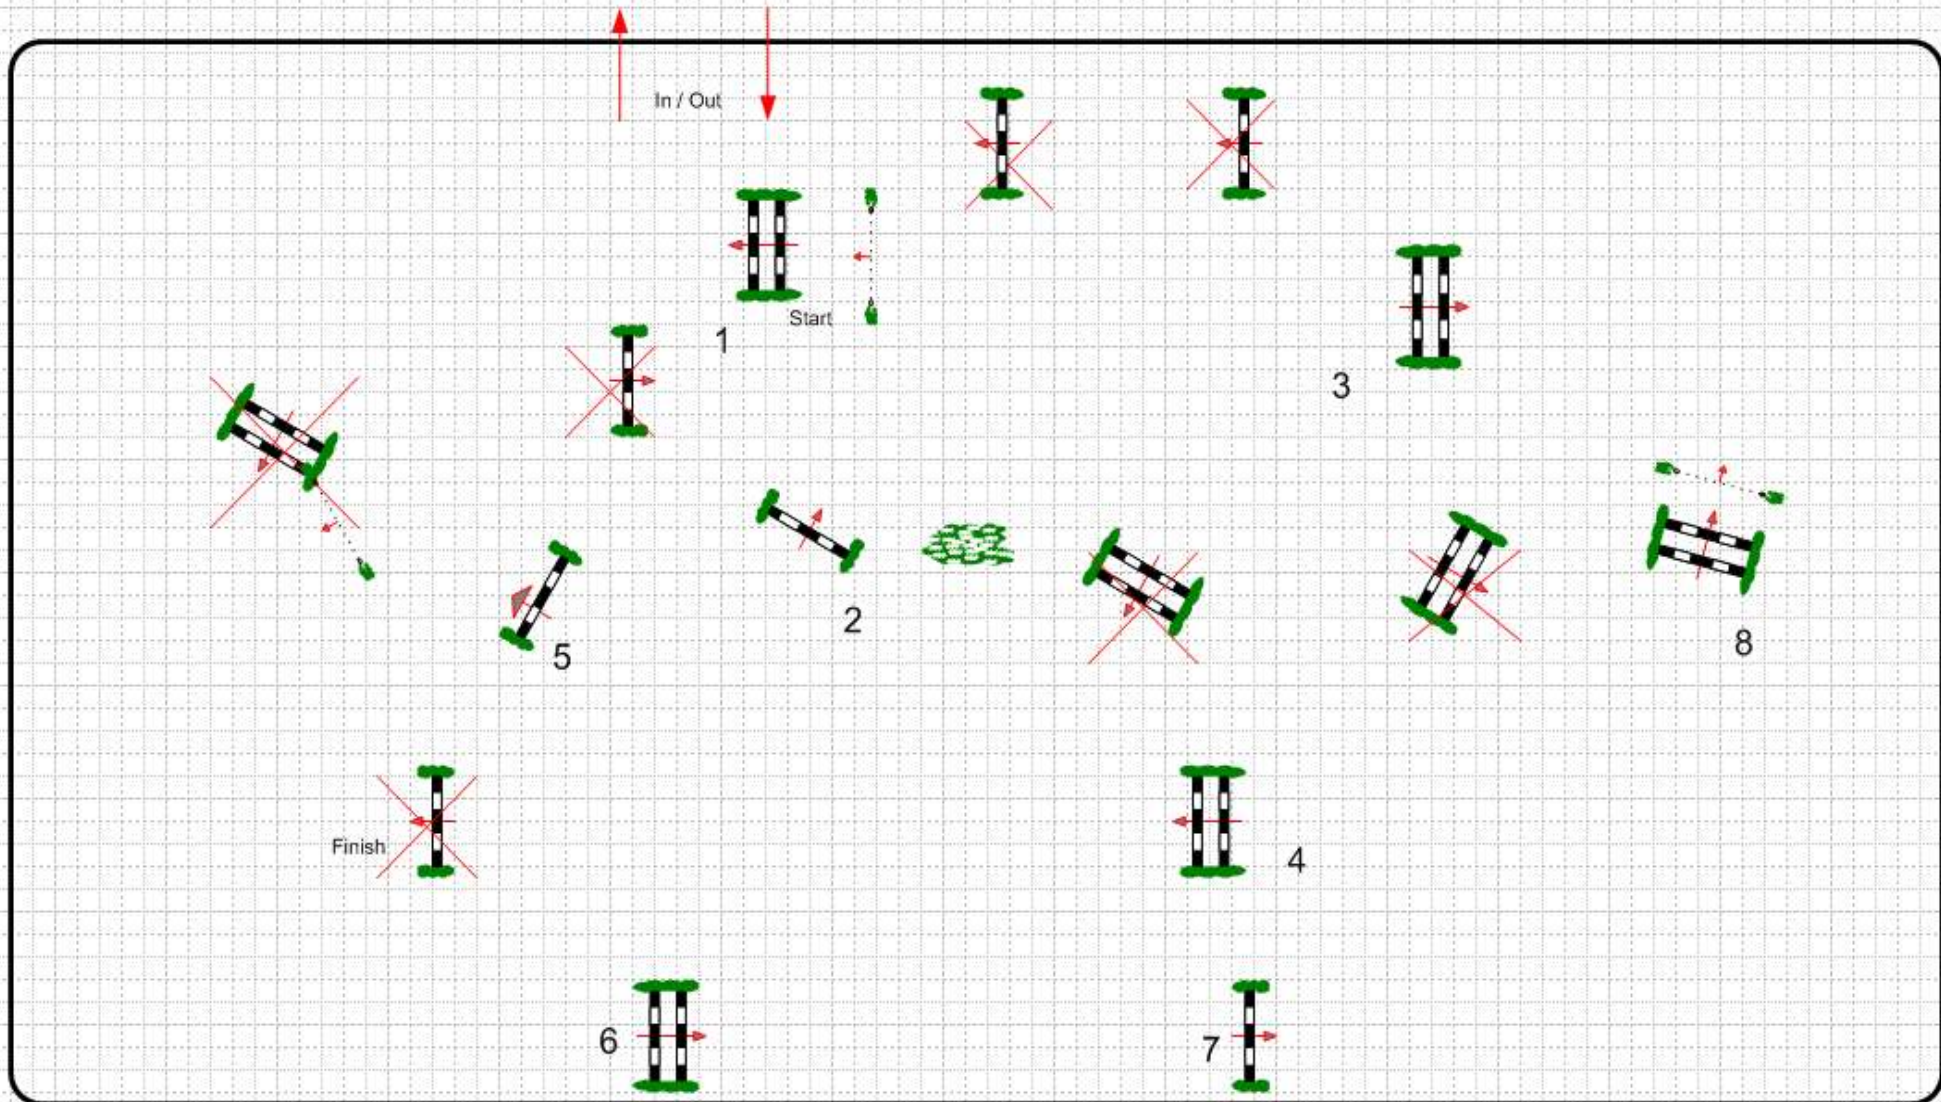

NUMERI BLU

KAPPA EQUESTRE

SABRINA
SEBASTIANI

Class No.: CN60

1st Qualification

PRECISIONE

lunedì 1 giugno 2026

Start: 10:00

Table: A
National RG:
FEI RG / Art. 238.2.1
Height: CN 60 m
Speed: 300 m/min
Length: 380 m
Time allowed: 76 sec
Time limit: 152 sec

Obstacles: 8
Efforts: 8
Penalty sec:
Closed combination:

Winning Round:
Length: ~~200 m~~
Time allowed: 40 sec
Time limit: ~~80 sec~~

2nd Jump-off:
Length: 0 m
Time allowed: 0 sec
Time limit: 0 sec